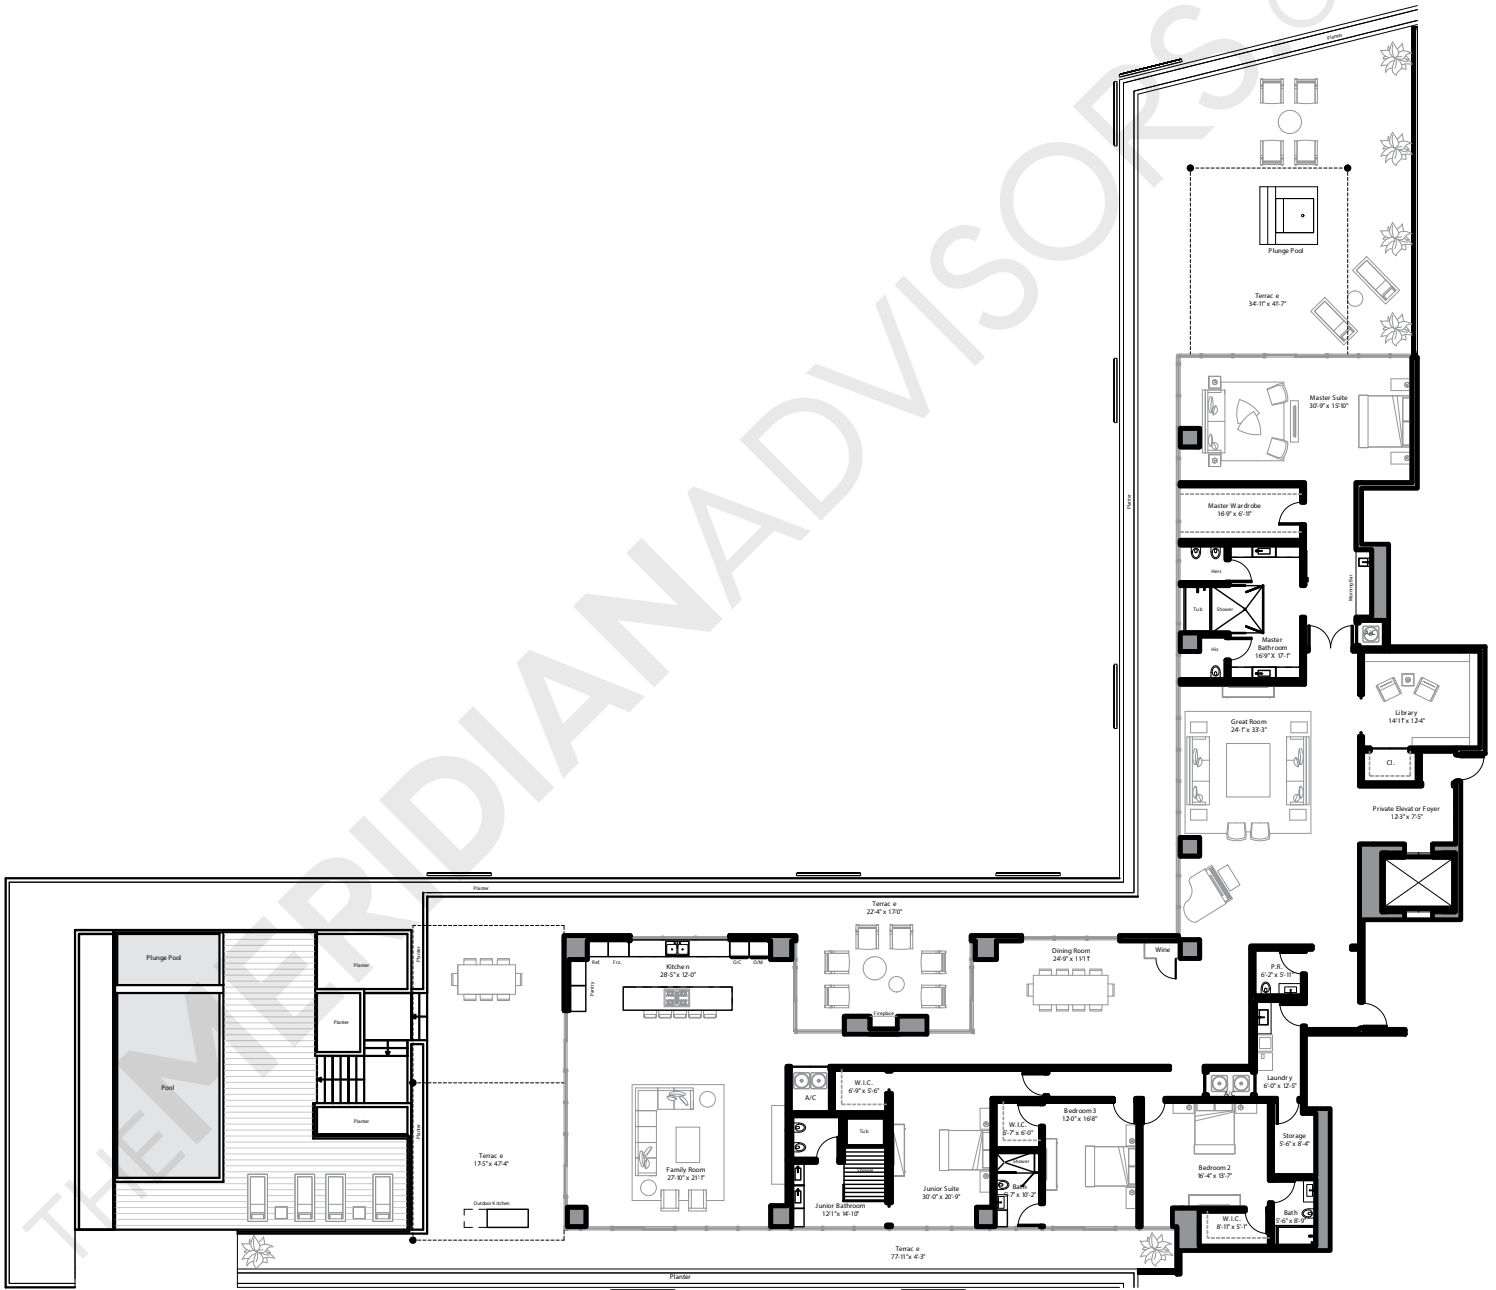

Ritz Carlton Residences Miami Beach

4701 N Meridian Avenue
Mid-Beach, Miami Beach

TheMeridianAdvisors.com
305.537.6795

Closing Homes, Opening Doors

Floor Plan PH3

Residences PH01

	Area	Sq. Ft.	Sq. M.
4 Bedrooms			
4.5 Bathrooms	Int.	5,936	551
1 Family Room	Ext.	4,408	409
	Total	10,344	961

All dimensions are approximate and all floor plans and development plans are subject to change without notice.