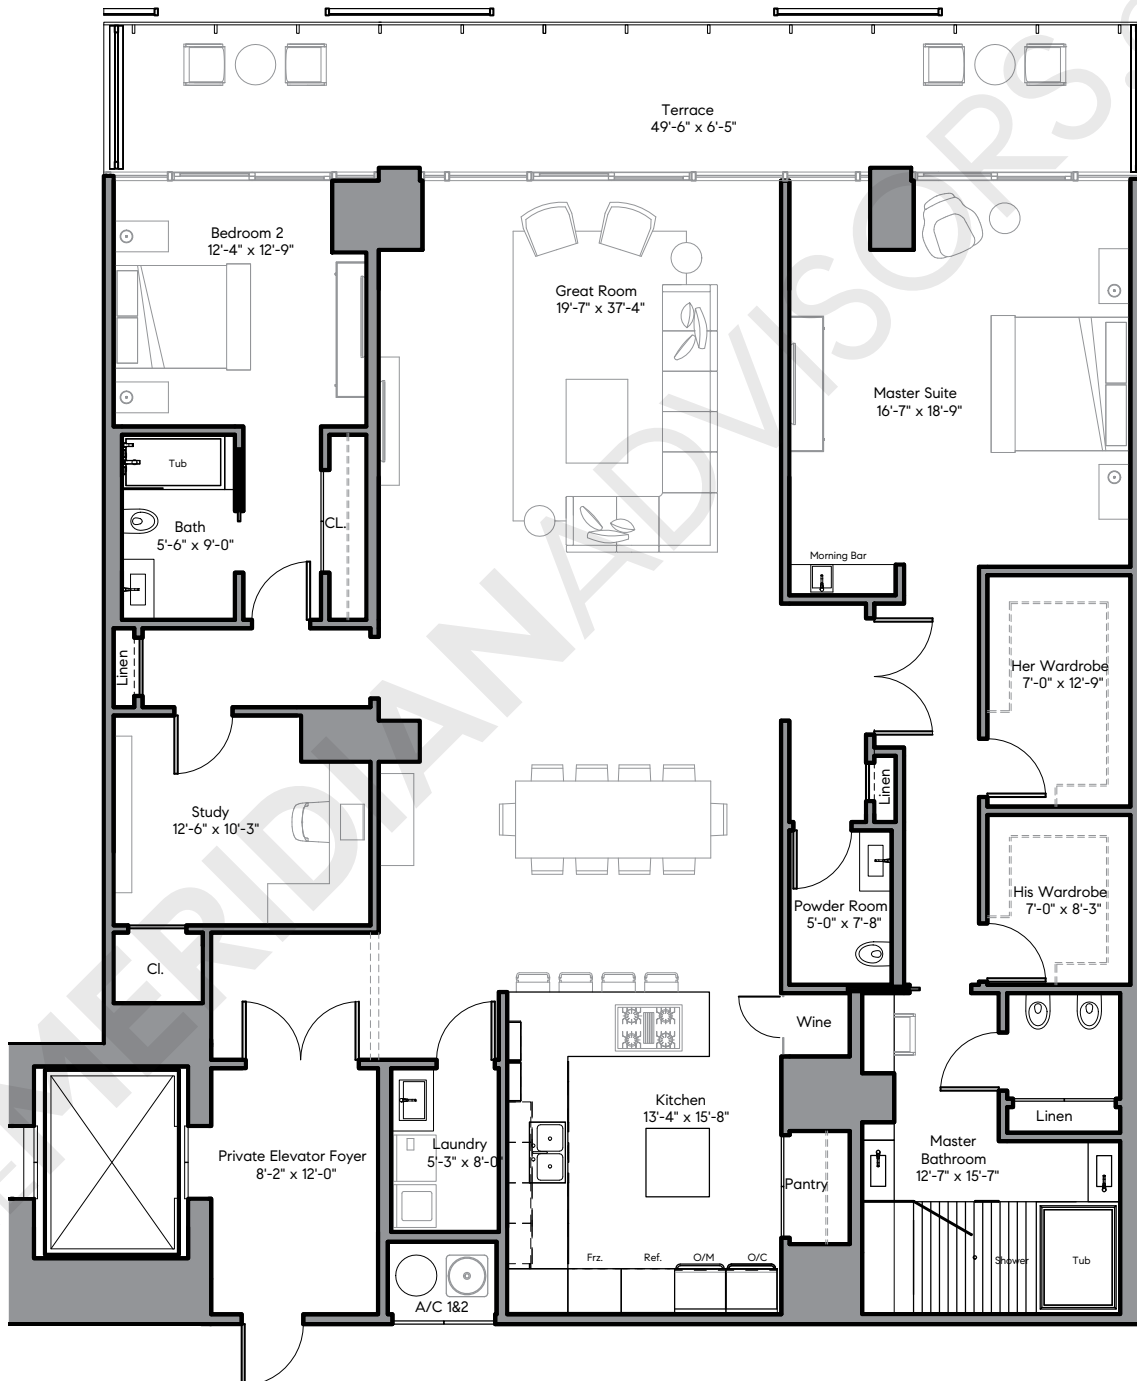

# Ritz Carlton Residences Miami Beach

4701 N Meridian Avenue  
Mid-Beach, Miami Beach

TheMeridianAdvisors.com  
305.537.6795

Closing Homes, Opening Doors

## Floor Plan C4 Residences 304

	Area	Sq. Ft.	Sq. M.
2 Bedrooms			
2.5 Bathrooms	Int.	2,766	257
	Ext.	298	28
1 Study			
	Total	3,064	284

All dimensions are approximate and all floor plans and development plans are subject to change without notice.